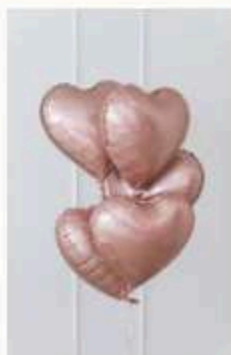

AVAILABLE COLORS OF BALLOONS