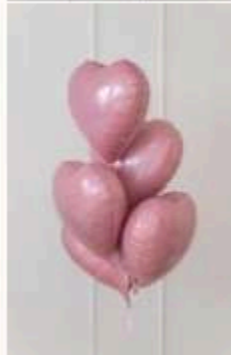

AVAILABLE COLORS OF BALLOONS