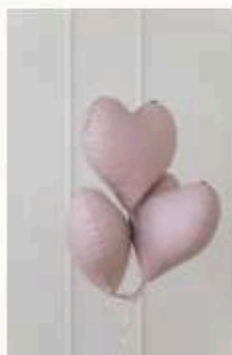

AVAILABLE COLORS OF BALLOONS